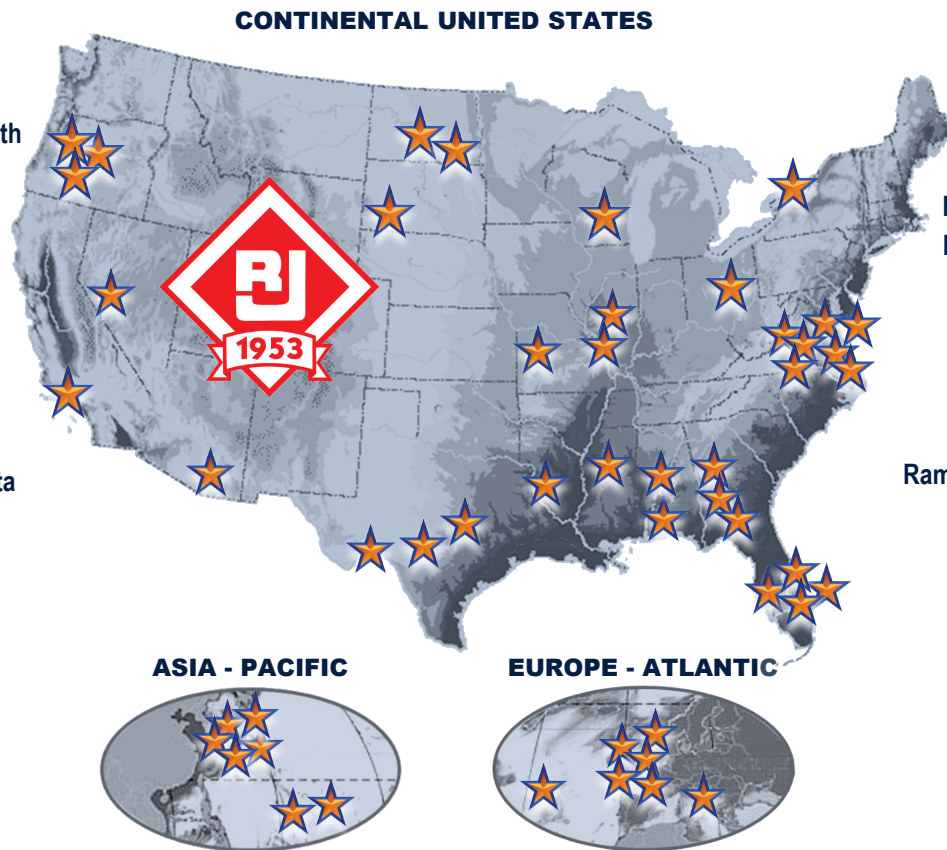

Reed-Joseph INTERNATIONAL COMPANY

AMERICAN OWNED & OPERATED SINCE 1953

Reed-Joseph International Company's digitally controlled Scare Wars® System is designed to assist you to effectively combat bird and wildlife threats. We have integrated the best hardware and software technologies to give you the most efficient system available, and customers have been especially pleased with results from our Scare Away® Model R4 LP Gas Cannon which is electronic versus mechanical. Scare Wars® operates at maximum readiness with minimum maintenance and is successfully reducing the risks and threats at airfields just like yours.

SCARE WARS® SYSTEM INSTALLATIONS

Andersen AFB, Guam
 Ashiya AB, Japan
 Aviano AB, Italy
 Barksdale AFB
 Birmingham-Shuttlesworth
 BWI Thurgood Marshall
 Cape Canaveral SFS
 Chièvres AB, Belgium
 Columbus AFB
 Davis-Monthan AFB
 Davison AAF
 Ellsworth AFB
 Grand Forks AFB
 Hartsfield-Jackson Atlanta
 Hillsboro
 Incirlik AB, Turkey
 JB Andrews
 JB Langley-Eustis
 JBSA-Randolph
 Kennedy Space Center
 Killeen-Ft. Hood
 Kunsan AB, Korea
 Lajes Field, Azores
 Laughlin AFB
 Martin State

Maxwell AFB
 MidAmerica
 Minot AFB
 Misawa AB, Japan
 Moody AFB
 Moron AB, Spain
 NAS Patuxent River
 NAS Sigonella, Italy
 Orlando Sanford
 Osan AB, Korea
 Palau Int Airport
 Patrick SFB
 Portland
 Ramstein AB, Germany
 Reagan National
 Robins AFB
 Scott AFB
 Sheboygan County
 Tonopah
 Troutdale
 Vandenberg SFB
 Wheeler-Sack AAF
 Whiteman AFB
 Yokota AB, Japan
 Youngstown ARS